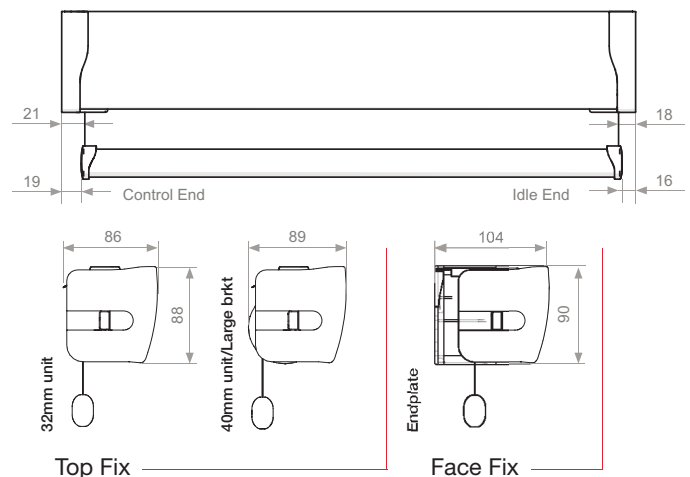

SENSES UNIVERSAL FASCIA

All bracket bases are same width at 54mm - Only sidewinder diameter and bracket length change