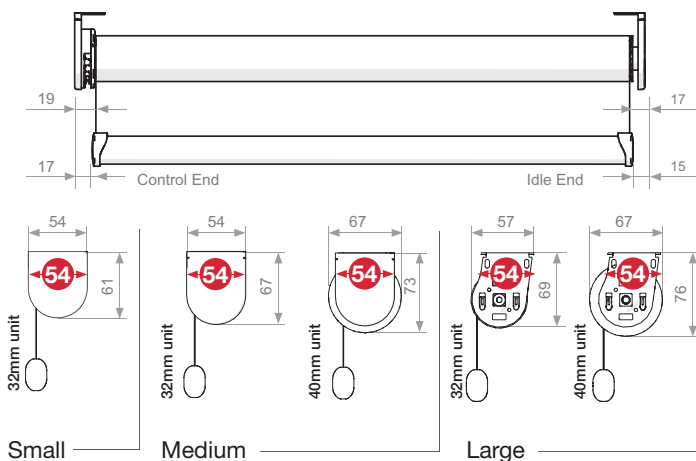

Dimensions for Fitting

DIMENSIONS FOR FITTING

SENSES STANDARD FIT