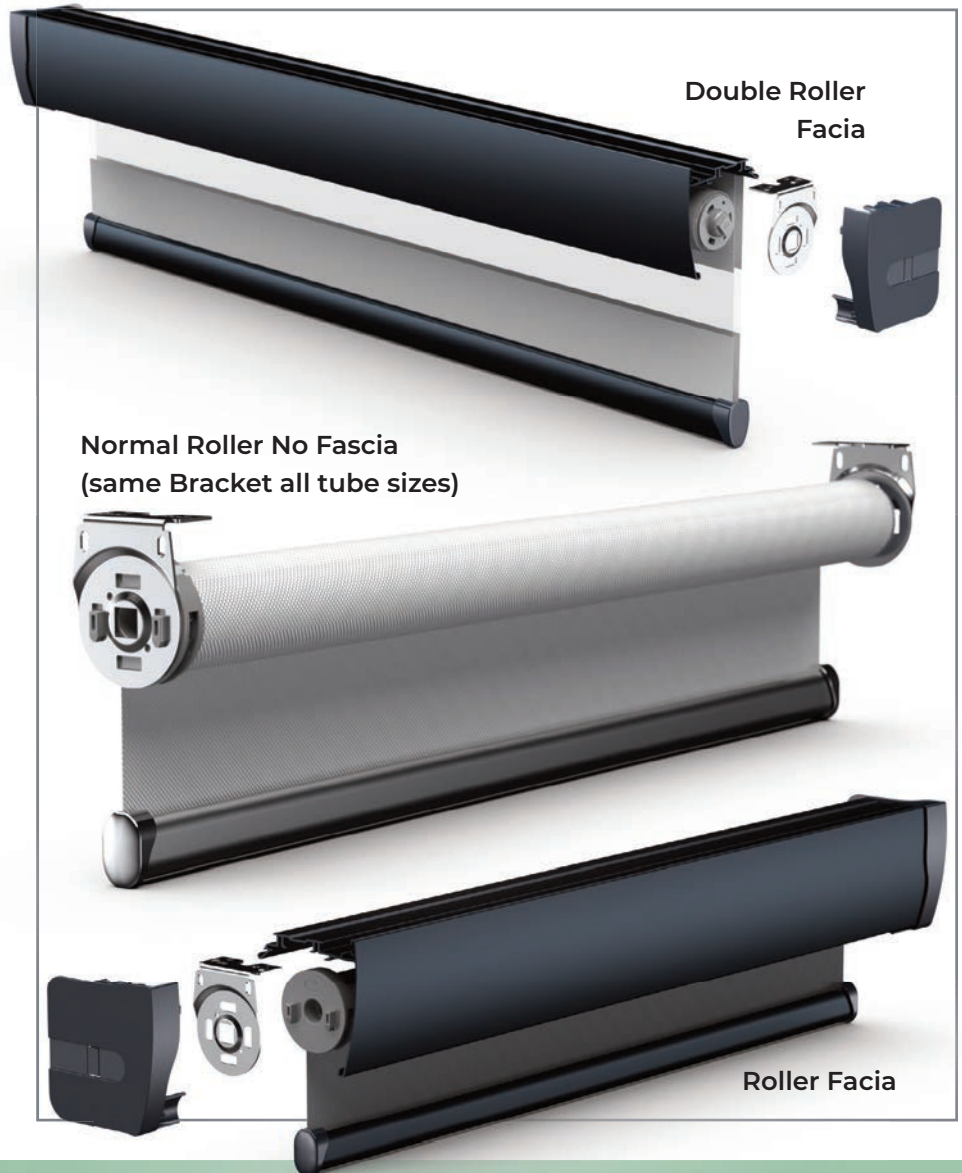

### Senses 2 New System Cassette

*Compatible with...*

- Double Roller
- Vibe® Duple
- Roller Blinds
- Large Width
- Long Drops
- 48mm HD Tube
- 40mm Tube
- 32mm Tube
- Also Standard Rollers
- Same size Brackets
- Somfy® Electric
- Best Pricing